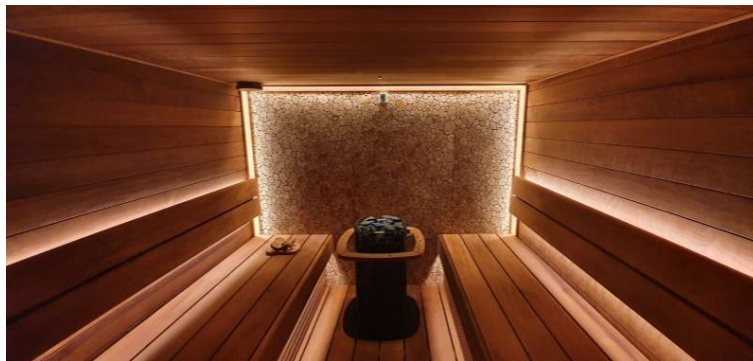

Finmark Limited

Unit 5 Enterprise City, Meadowfield Avenue, Spennymoor, United Kingdom, DL16 6JF

www.finmarksauna.com

Jake Newport, Tel: +44 (0) 1768 489273, riba@finmarksauna.com

---

CPD Overview

Finmark Sauna is the home of the finest quality Finnish-made, Finnish-designed sauna equipment in the UK. We specialise in authentic Finnish sauna installations, sauna cabins, wood burning and electric sauna heaters, as well as sauna parts and accessories.

We supply everything you need to make that dream sauna a reality; whether it's just equipment you need or if you need a full installation quotation, let us know your requirements and we will happily adapt to your specific needs.