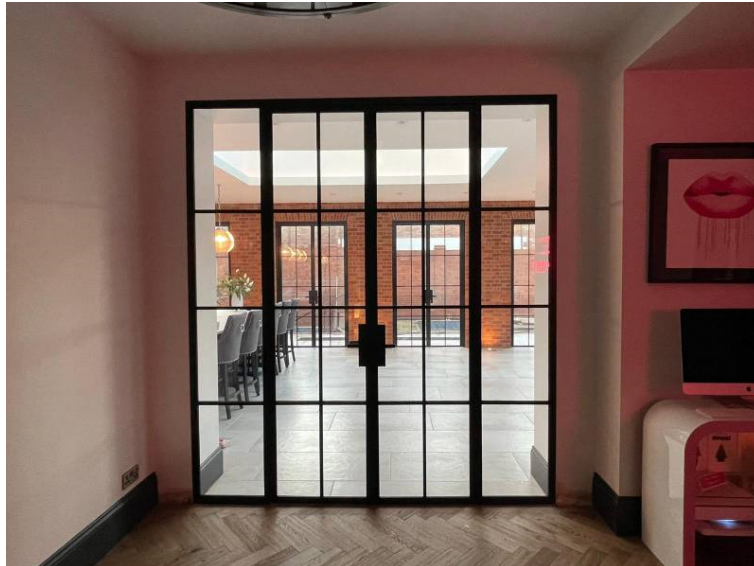

Architectural Vision Systems Ltd

Unit 12a Barton Business Park, Canterbury, CT1 3AA

<http://avsglass.co.uk/>

Tel: +44(0)1843825573

info@arcvis.co.uk

CPD Overview

As the UK's largest manufacturer of Cortizo Cor Vision, we manufacture the only Cor Vision with PAS 24 as a result of carrying out numerous improvements to the base product. As system designers we have our Deco line 34mm outer frame double glazed thermally insulated aluminium door system designed to give the steel door effect with the thermal efficiency of aluminium. We also manufacture the largest glazed pivot door available from a UK manufacturer. In addition to the above specialist products, we can offer electronic locking with app control.

Along side these we manufacture tilt and turn windows, the Cortizo hidden sash window and bi fold doors.